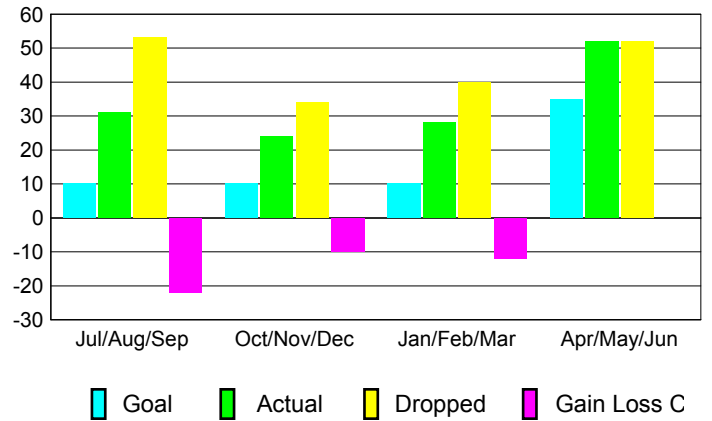

GMT: **John Muller**

Location: **AUSTRALIA**

GMT CA: **7**

**CLUBS**

Month	New Club Goal	Actual New Clubs	Actual Dropped Clubs	Gain/Loss of Clubs
<b>2012-2013</b>				
Jul/Aug/Sep	0	0	0	0
Oct/Nov/Dec	0	0	0	0
Jan/Feb/Mar	0	0	0	0
Apr/May/June	1	0	0	0
<b>Totals</b>	<b>1</b>	<b>0</b>	<b>0</b>	<b>0</b>

**Club Results 2012-2013**

Goal, New, Dropped, Gain/Loss

**YTD Status Quo Clubs 2012-2013**

Status Quo Clubs Compared to Status Quo Members

**Club Gain/Loss 2012-2013**

**MEMBERSHIP**

Month	Net Memb Goal	Actual New Memb	Actual Dropped Memb	Gain/Loss of Memb
<b>2012-2013</b>				
Jul/Aug/Sep	10	31	53	-22
Oct/Nov/Dec	10	24	34	-10
Jan/Feb/Mar	10	28	40	-12
Apr/May/June	35	52	52	0
<b>Totals</b>	<b>65</b>	<b>135</b>	<b>179</b>	<b>-44</b>

**Membership Results 2012-2013**

Goal, New, Dropped, Gain/Loss

**Gender Comparison 2012-2013**

**Membership Gain/Loss 2012-2013**